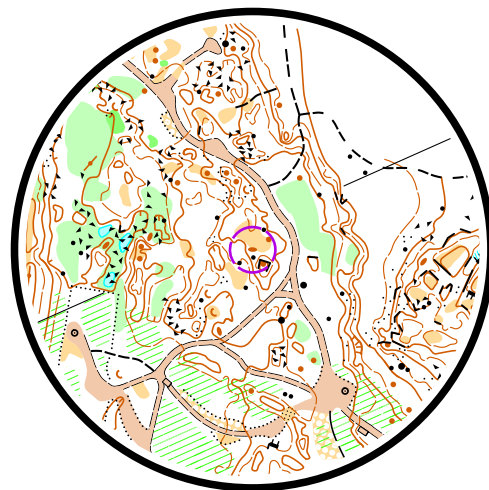

Station: 4

1:4 000

Station: 4  
Tasks: 5  
Limit: 150 s  
1:4 000

Formatted by TIM, ver. 4.1.10(5)

(C) 2017-2020 YQware <http://tim.yq.cz>

A	B	C	D	E	F	Z
---	---	---	---	---	---	---

Station: 4

1:4 000